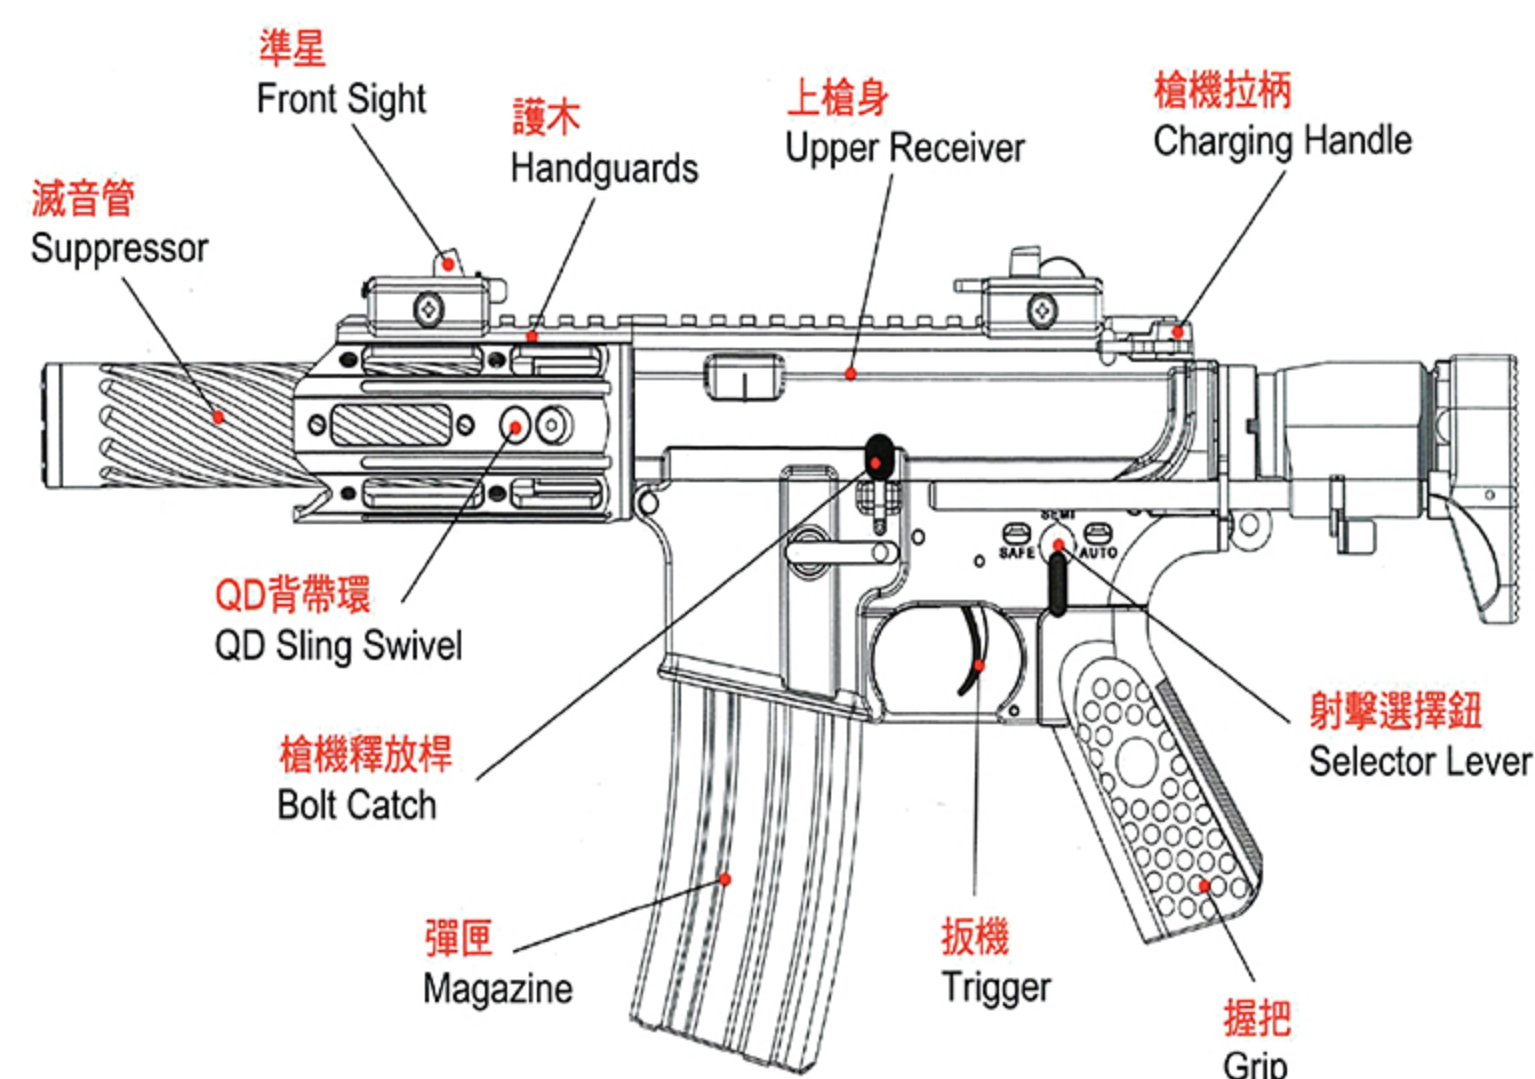

R5C-AIR G.B.B TYPE

1. 各部名稱

COMPONENT NAME

2. 伸縮托操作 PERATE THE TELESCOPING STOCK

調整槍托長度(3段可調)

Pressing the retractable button can adjust stock length.
(3 levels adjustment)

3. 分解圖、零件表

PARTS LIST

R5C-AIR G.B.B TYPE

NO.	品名 Parts name
WER5C-1	準星組 Front Sight Set
WER5C-2	固定環組 Fixing Ring Set
WER5C-3	上旋系統組 Hop-Up Set
WER5C-4	減音管組 Suppressor Set
WER5C-5	上旋系統橡皮 Hop-Up Rubber
WER5C-6	內管 Inner Barrel
WER5C-7	槍機組 Bolt Set
WER5C-8	前插梢組 Front Pivot Pin Set

NO.	品名 Parts name
WER5C-25	槍托連接蓋板組 Receiver End Plate Set
WER5C-26	上槍身組 Upper Receiver Set
WER5C-27	伸縮托桿組 Retractable Stock Tube Set

※本說明書的產品圖片僅供參考，出貨以實物為準。
All photos here are for reference only. Specifications are subject to the physical product.