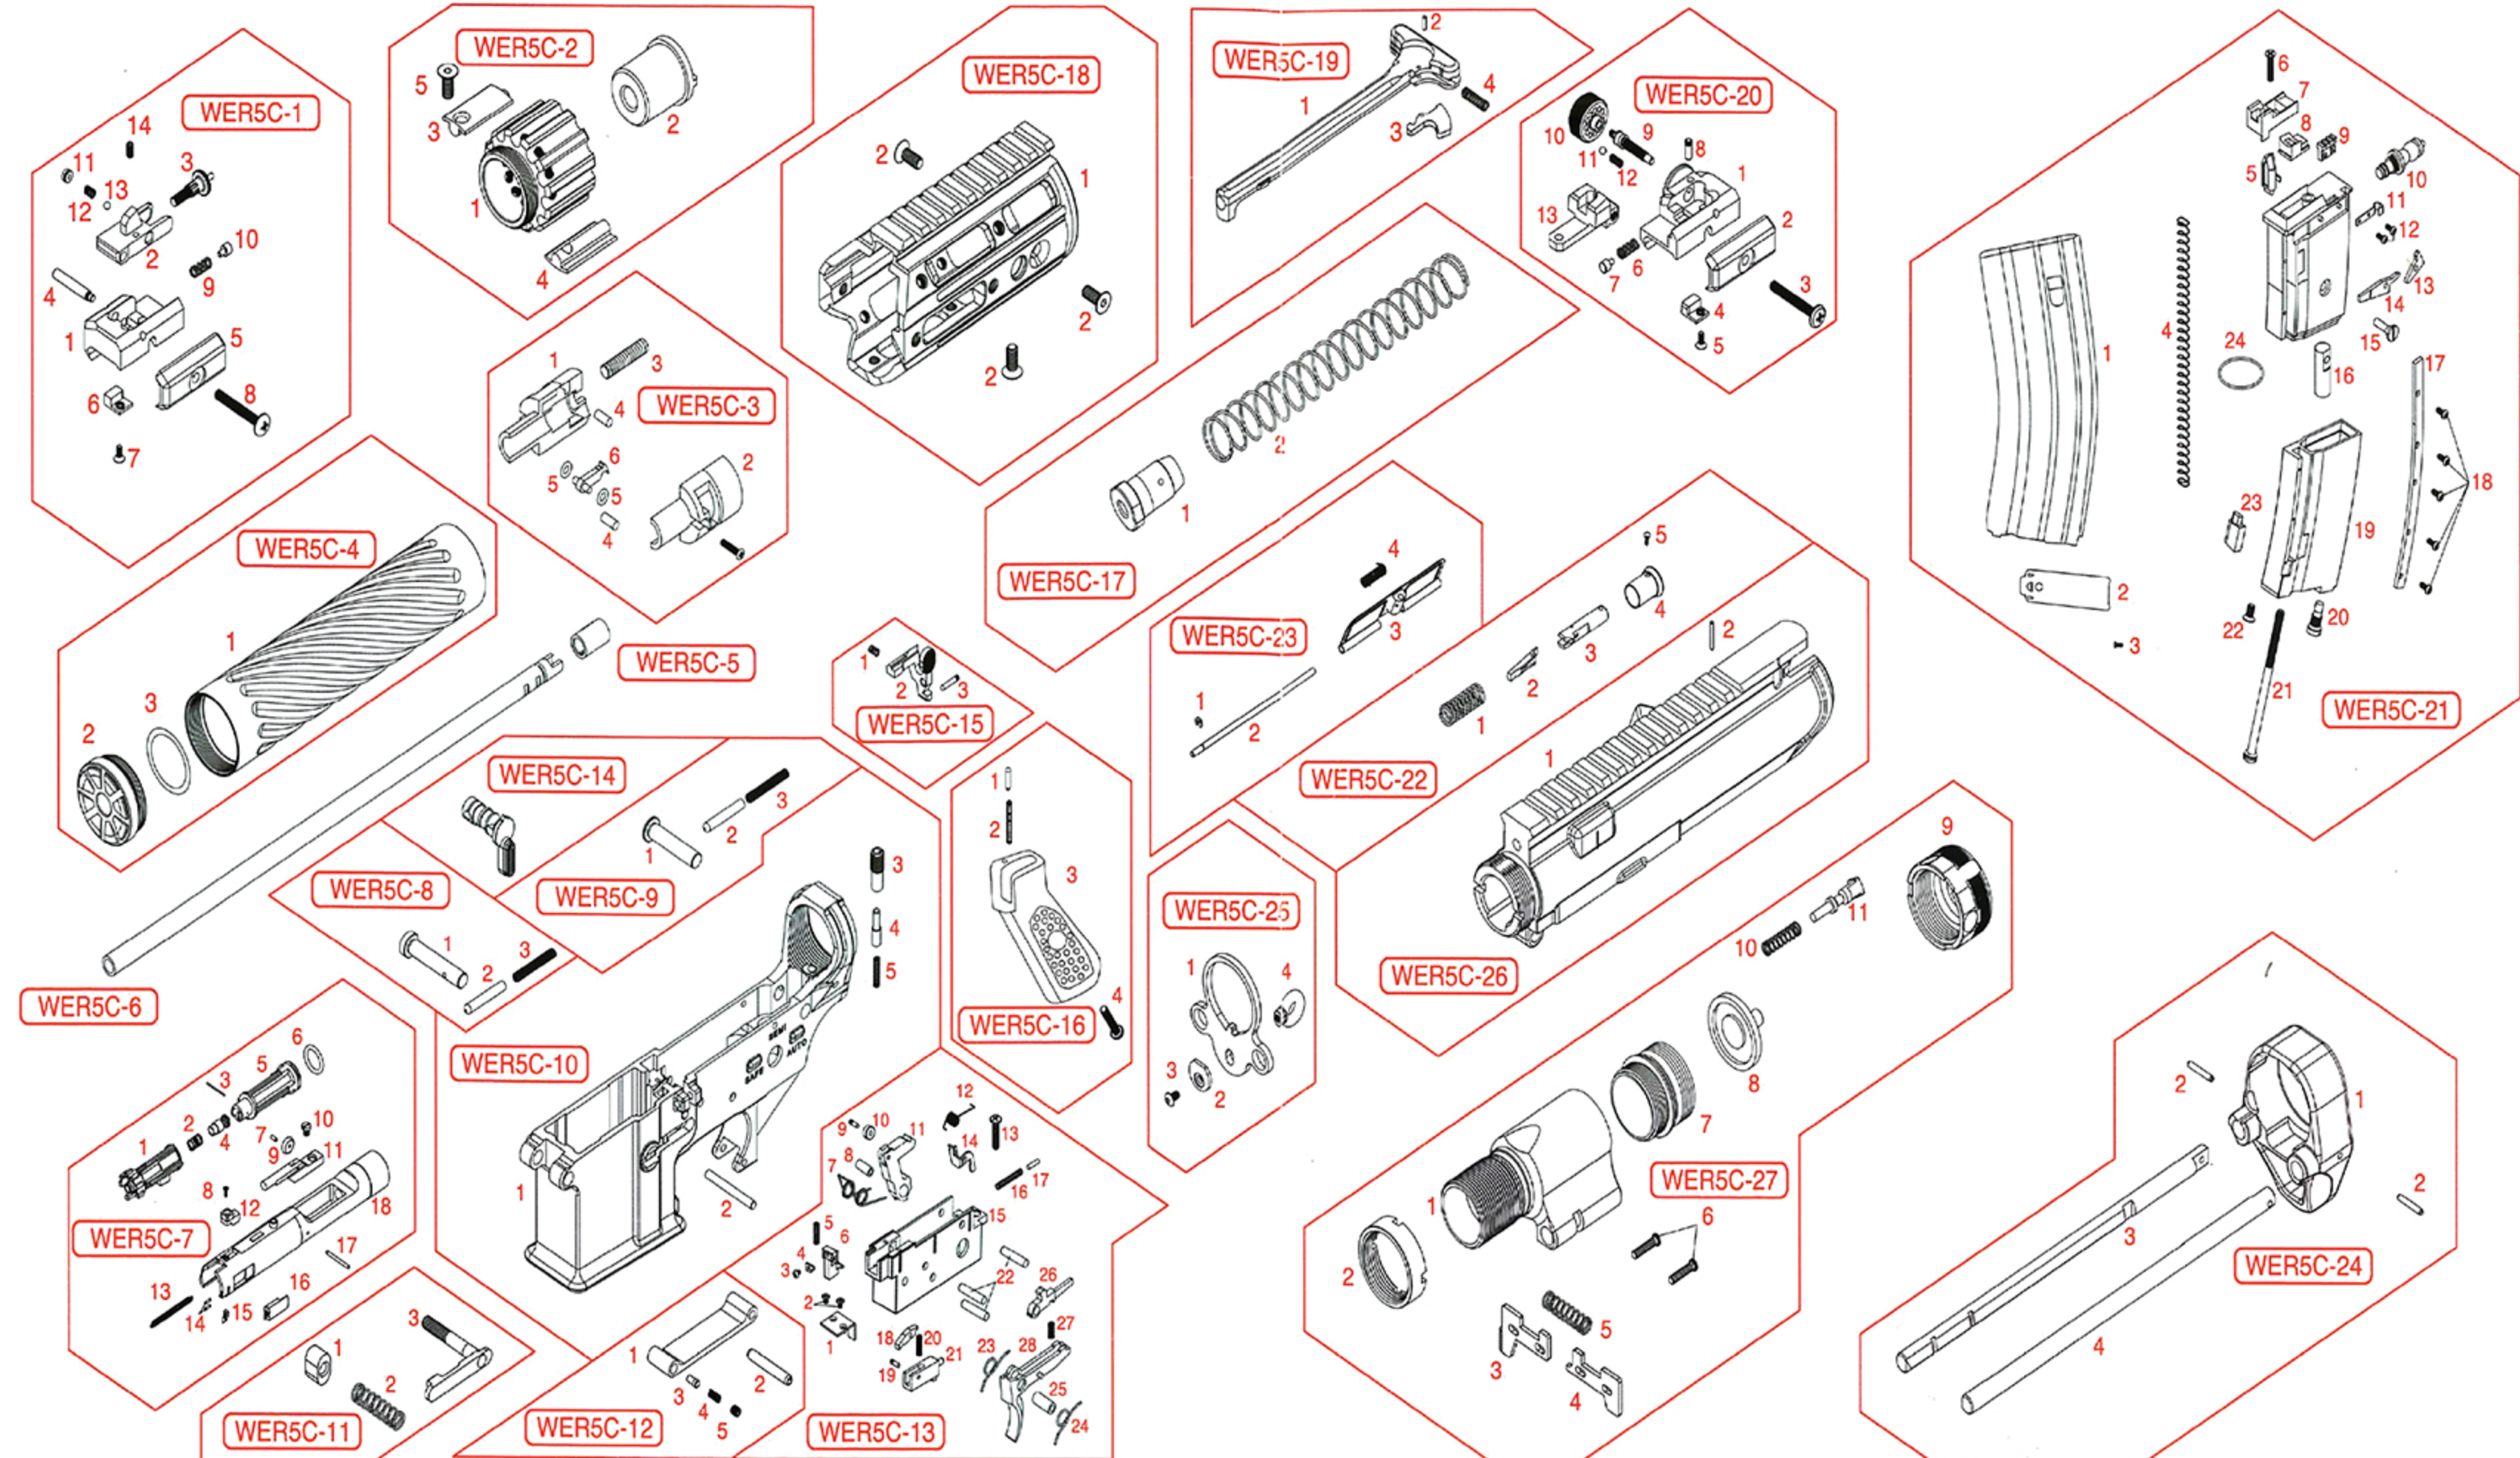

R5C-AIR G.B.B TYPE

1. 各部名稱

COMPONENT NAME

2. 伸縮托操作 PERATE THE TELESCOPING STOCK

調整槍托長度(3段可調)

Pressing the retractable button can adjust stock length.
(3 levels adjustment)

3. 分解圖、零件表

PARTS LIST

R5C-AIR G.B.B TYPE

NO.	品名 Parts name
WER5C-1	準星組 Front Sight Set
WER5C-2	固定環組 Fixing Ring Set
WER5C-3	上旋系統組 Hop-Up Set
WER5C-4	減音管組 Suppressor Set
WER5C-5	上旋系統橡皮 Hop-Up Rubber
WER5C-6	內管 Inner Barrel
WER5C-7	槍機組 Bolt Set
WER5C-8	前插梢組 Front Pivot Pin Set

NO.	品名 Parts name
WER5C-9	後插梢組 Rear Pivot Pin Set
WER5C-10	下槍身 Lower Receiver
WER5C-11	彈匣卡榫組 Magazine Catch Set
WER5C-12	扳機護弓組 Trigger Guard Set
WER5C-13	扳機組 Trigger Set
WER5C-14	射擊選擇鈕組 Selector Lever Set
WER5C-15	槍機卡榫 Bolt Catch
WER5C-16	握把組 Pistol Grip Set

NO.	品名 Parts name
WER5C-25	槍托連接蓋板組 Receiver End Plate Set
WER5C-26	上槍身組 Upper Receiver Set
WER5C-27	伸縮托桿組 Retractable Stock Tube Set

※本說明書的產品圖片僅供參考，出貨以實物為準。
All photos here are for reference only. Specifications are subject to the physical product.