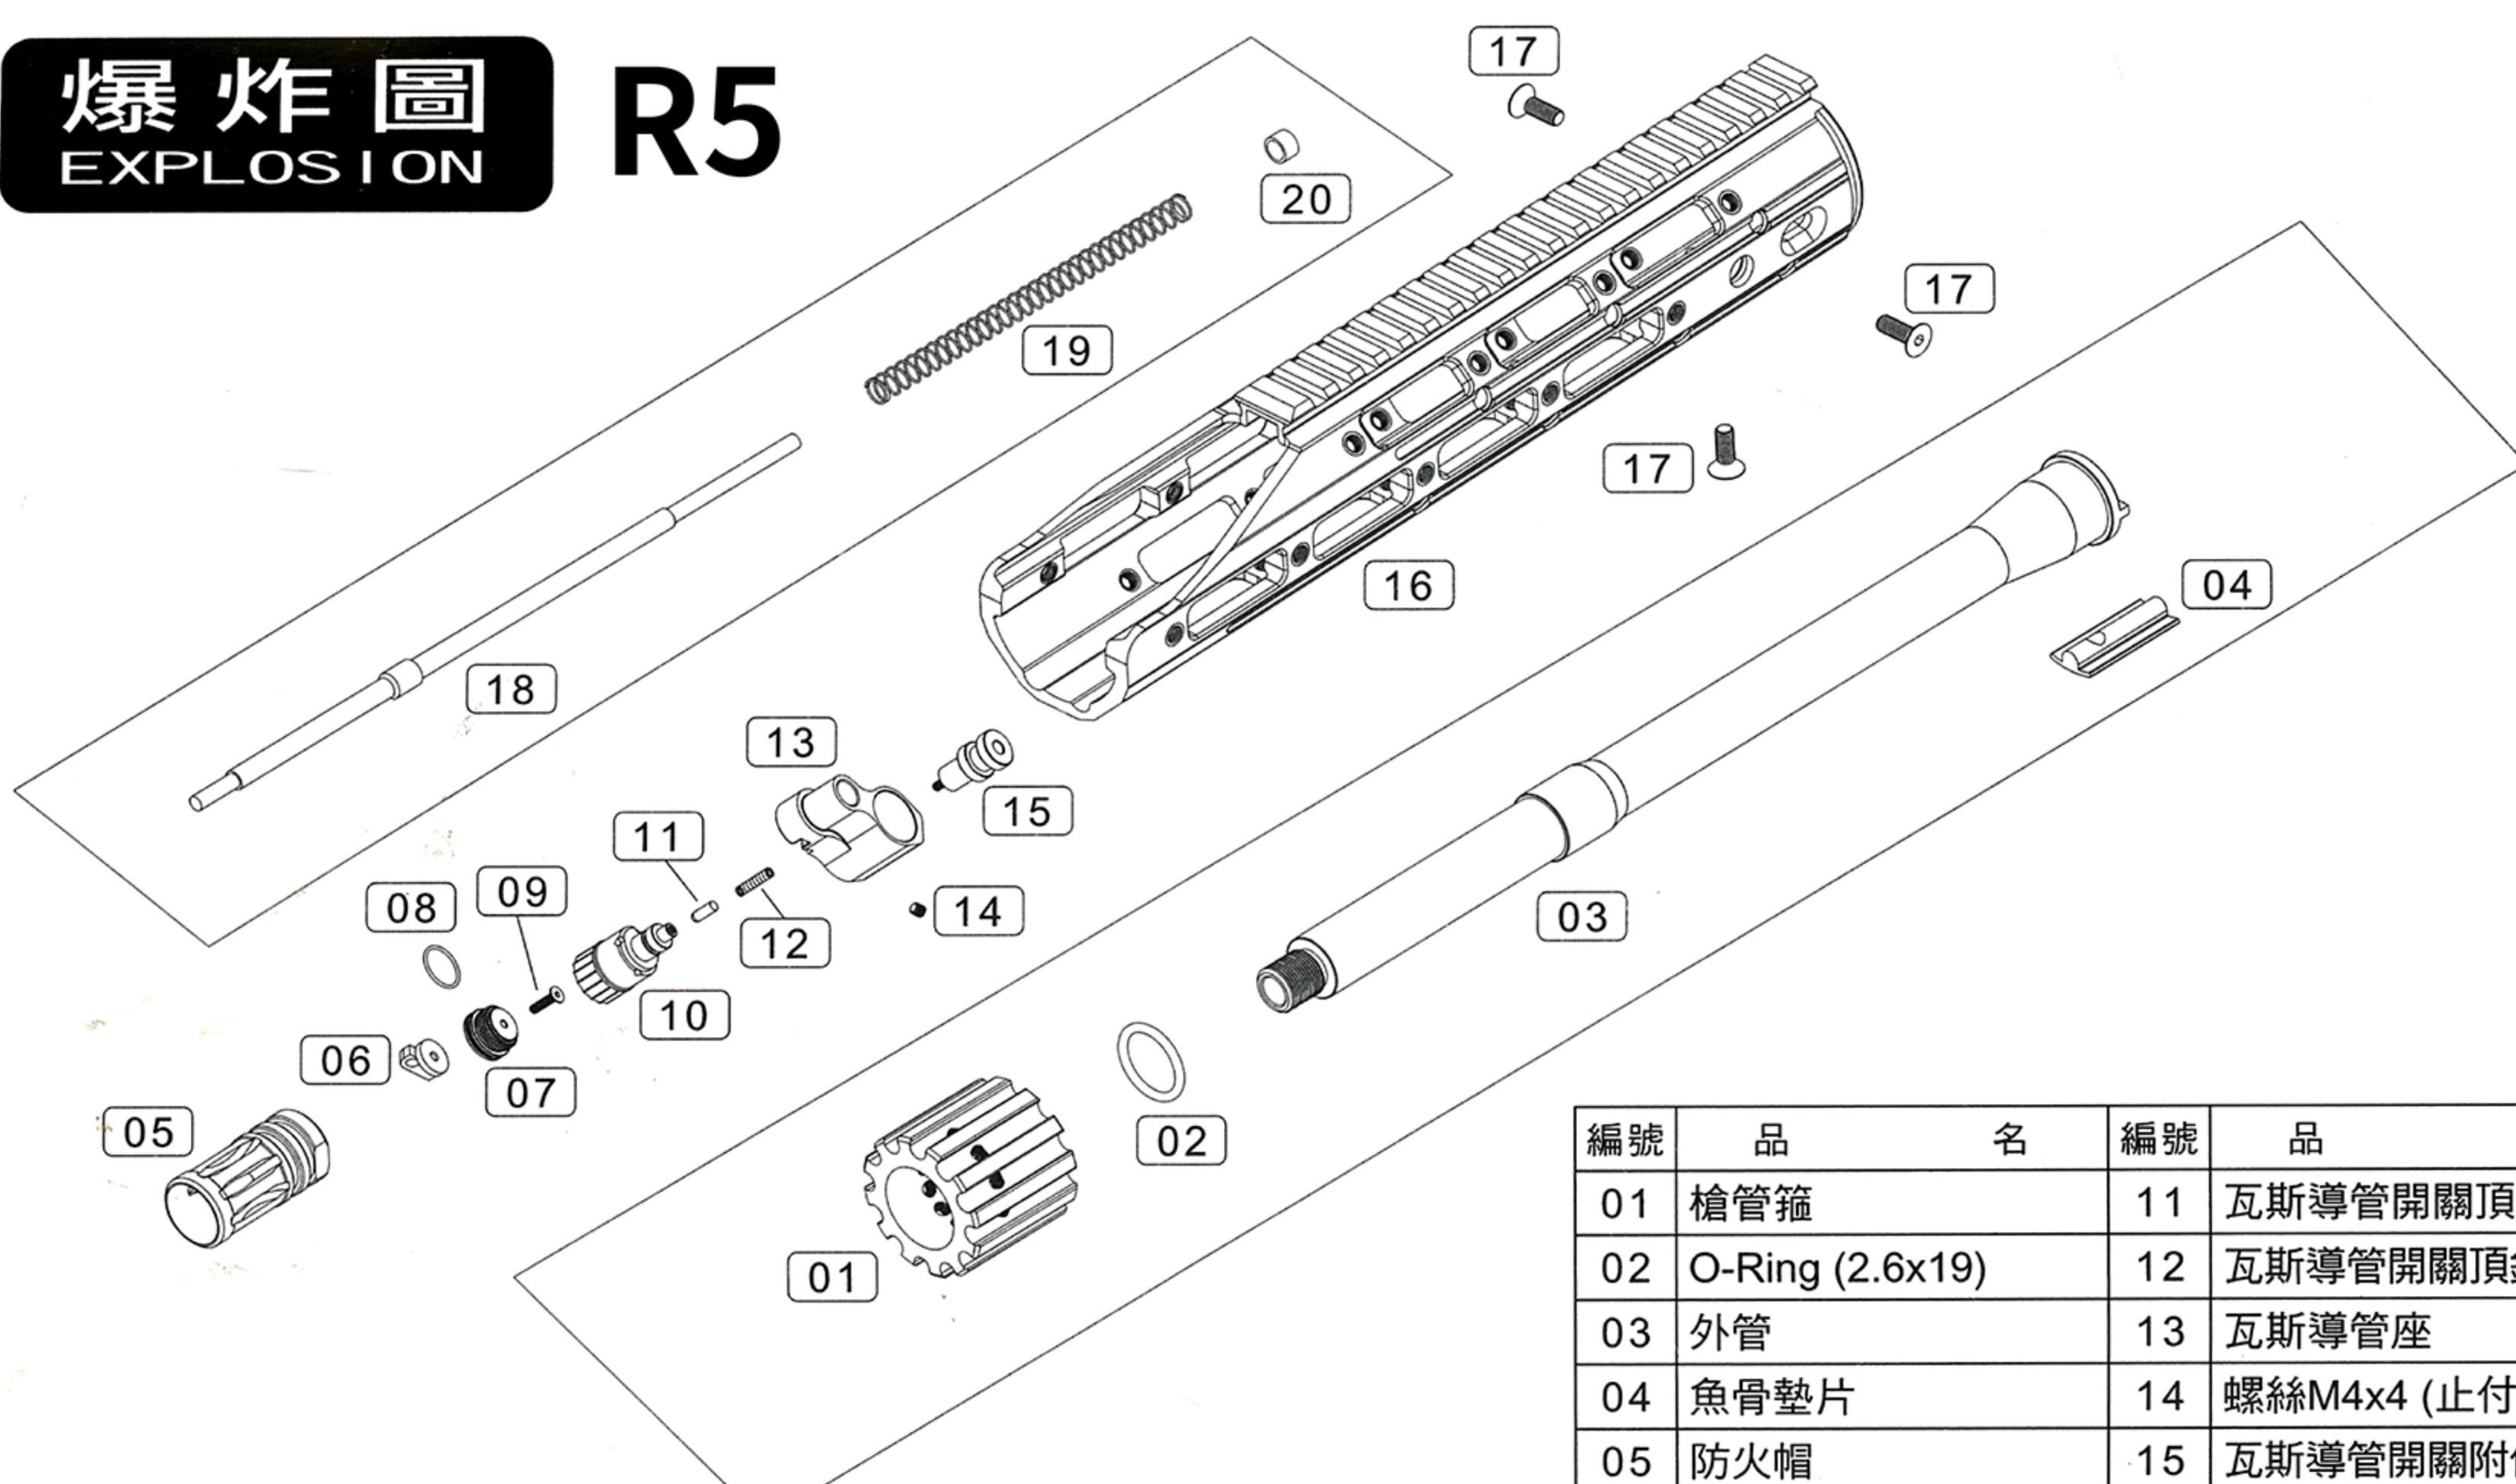

爆炸圖 EXPLOSION R5

編號	品名	編號	品名
01	槍管箍	11	瓦斯導管開關頂針
02	O-Ring (2.6x19)	12	瓦斯導管開關頂針彈簧
03	外管	13	瓦斯導管座
04	魚骨墊片	14	螺絲M4x4 (止付)
05	防火帽	15	瓦斯導管開關附件3
06	瓦斯導管開關附件2	16	魚骨組零件
07	瓦斯導管開關附件4	17	螺絲M5x14(血頭內六角)
08	O-Ring (1x15)	18	瓦斯導桿
09	螺絲M3x12(血頭內六角)	19	瓦斯導桿彈簧
10	瓦斯導管開關附件1	20	瓦斯導桿襯圈