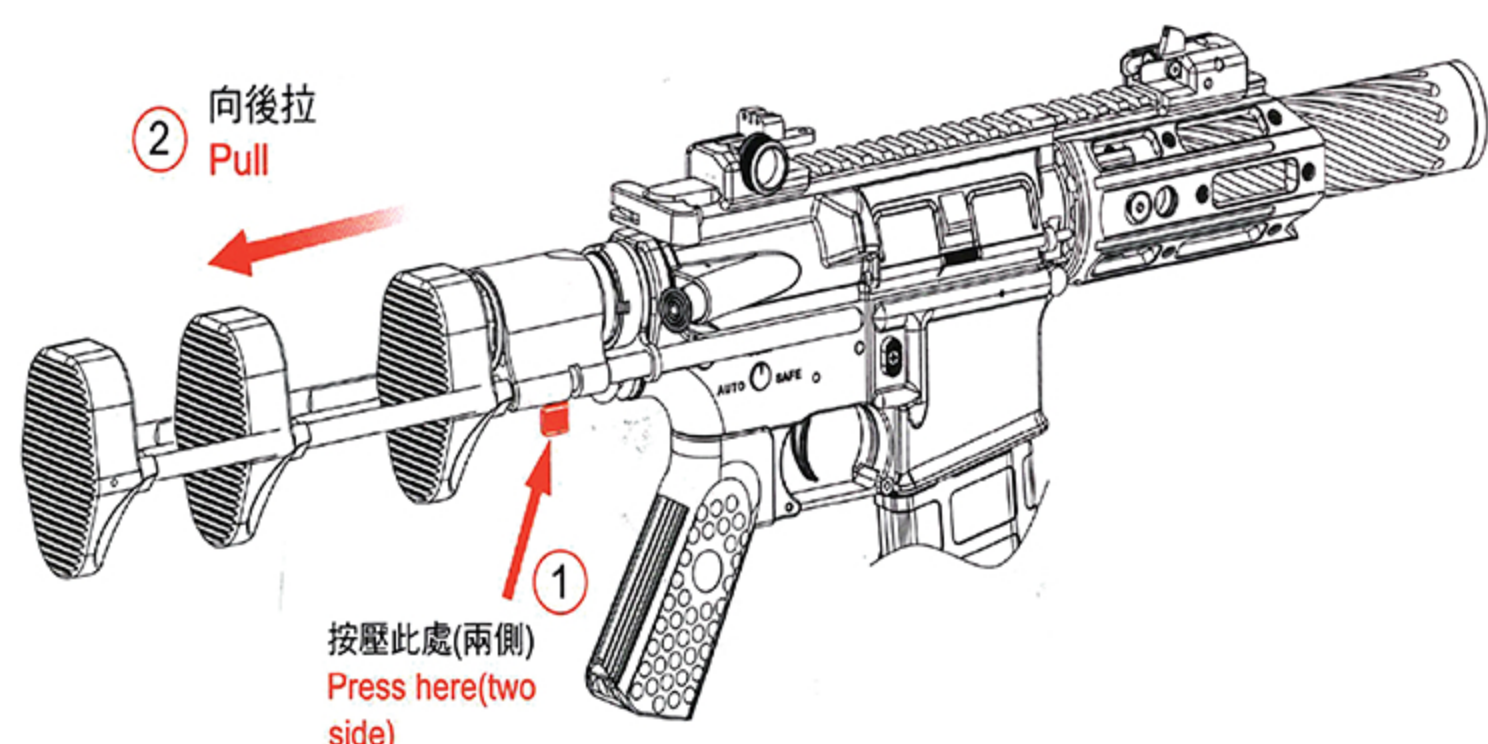

R5C-AIR G.B.B TYPE

1. 各部名稱

COMPONENT NAME

2. 伸縮托操作 PERATE THE TELESCOPING STOCK

調整槍托長度(3段可調)

Pressing the retractable button can adjust stock length.
(3 levels adjustment)

3. 分解圖、零件表

PARTS LIST

R5C-AIR G.B.B TYPE

NO.	品名 Parts name
WER5C-1	準星組 Front Sight Set
WER5C-2	固定環組 Fixing Ring Set
WER5C-3	上旋系統組 Hop-Up Set
WER5C-4	減音管組 Suppressor Set
WER5C-5	上旋系統橡皮 Hop-Up Rubber
WER5C-6	內管 Inner Barrel
WER5C-7	槍機組 Bolt Set
WER5C-8	前插梢組 Front Pivot Pin Set

NO.	品名 Parts name
WER5C-25	槍托連接蓋板組 Receiver End Plate Set
WER5C-26	上槍身組 Upper Receiver Set
WER5C-27	伸縮托桿組 Retractable Stock Tube Set

※本說明書的產品圖片僅供參考，出貨以實物為準。
All photos here are for reference only. Specifications are subject to the physical product.