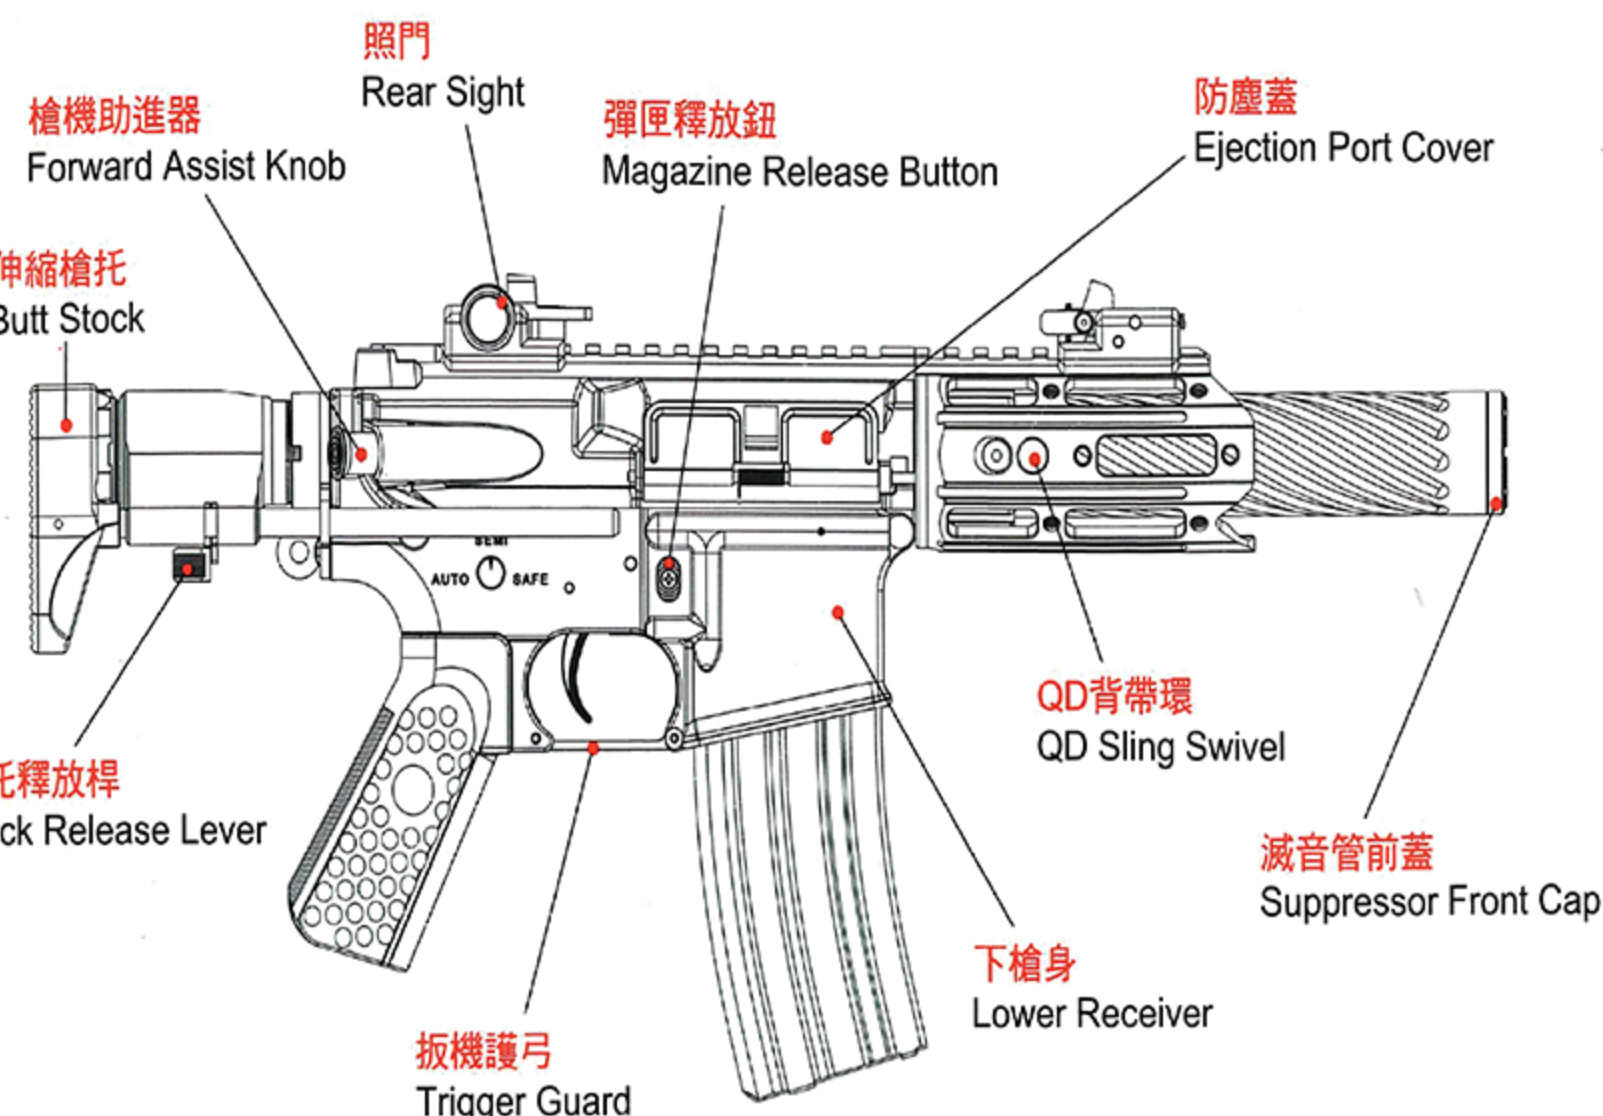

R5C-AIR G.B.B TYPE

1. 各部名稱

COMPONENT NAME

2. 伸縮托操作 PERATE THE TELESCOPING STOCK

調整槍托長度(3段可調)

Pressing the retractable button can adjust stock length.
(3 levels adjustment)

3. 分解圖、零件表

PARTS LIST

R5C-AIR G.B.B TYPE

NO.	品名 Parts name
WER5C-1	準星組 Front Sight Set
WER5C-2	固定環組 Fixing Ring Set
WER5C-3	上旋系統組 Hop-Up Set
WER5C-4	減音管組 Suppressor Set
WER5C-5	上旋系統橡皮 Hop-Up Rubber
WER5C-6	內管 Inner Barrel
WER5C-7	槍機組 Bolt Set
WER5C-8	前插梢組 Front Pivot Pin Set

NO.	品名 Parts name
WER5C-25	槍托連接蓋板組 Receiver End Plate Set
WER5C-26	上槍身組 Upper Receiver Set
WER5C-27	伸縮托桿組 Retractable Stock Tube Set

※本說明書的產品圖片僅供參考，出貨以實物為準。
All photos here are for reference only. Specifications are subject to the physical product.