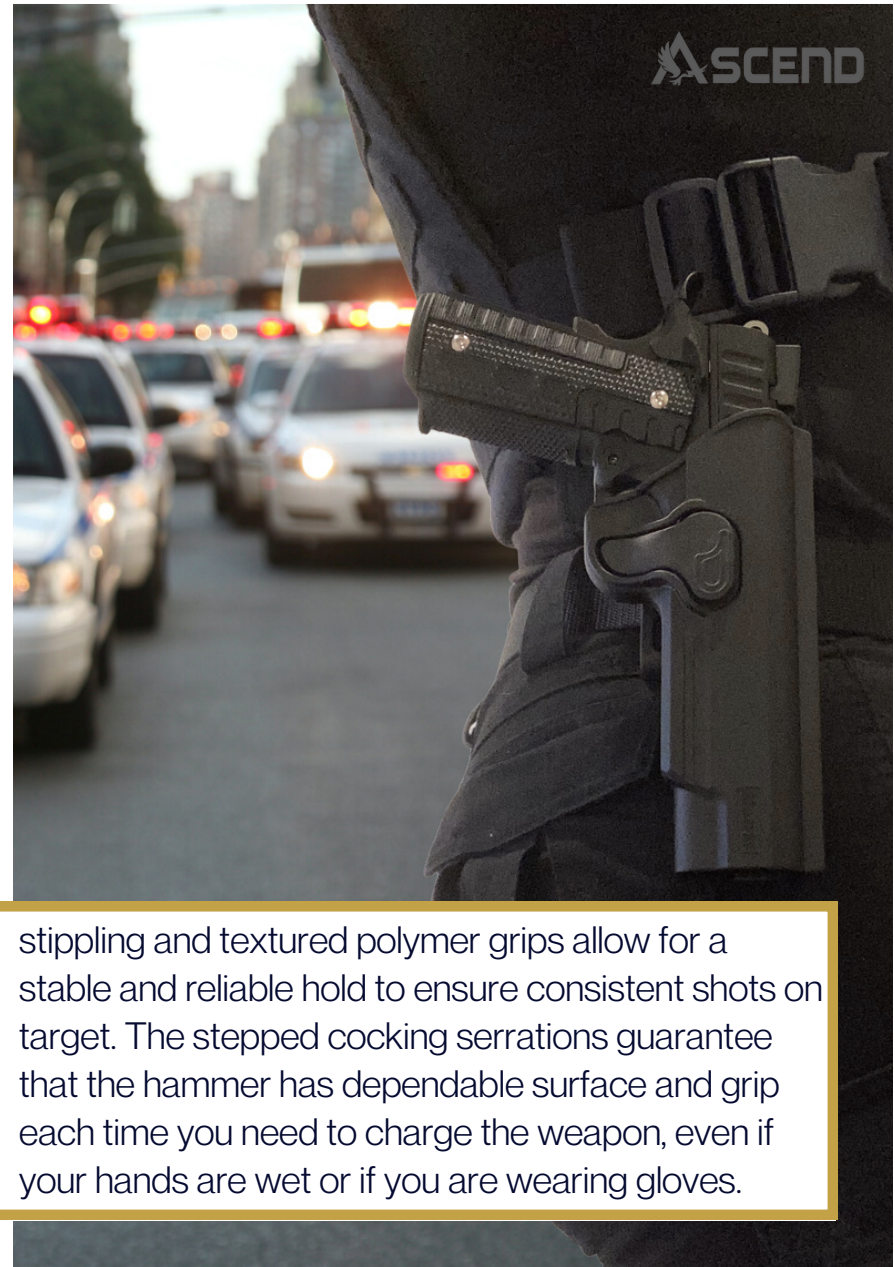

KP 1911

The KP 1911 is Ascend's take on a classic, American pistol design. It is extraordinarily reliable and effective in a wide array of situations. Speed and accuracy in shots can be credited to the CNC precision-milled slide and trigger lightening cuts, while the front strap

stippling and textured polymer grips allow for a stable and reliable hold to ensure consistent shots on target. The stepped cocking serrations guarantee that the hammer has dependable surface and grip each time you need to charge the weapon, even if your hands are wet or if you are wearing gloves.