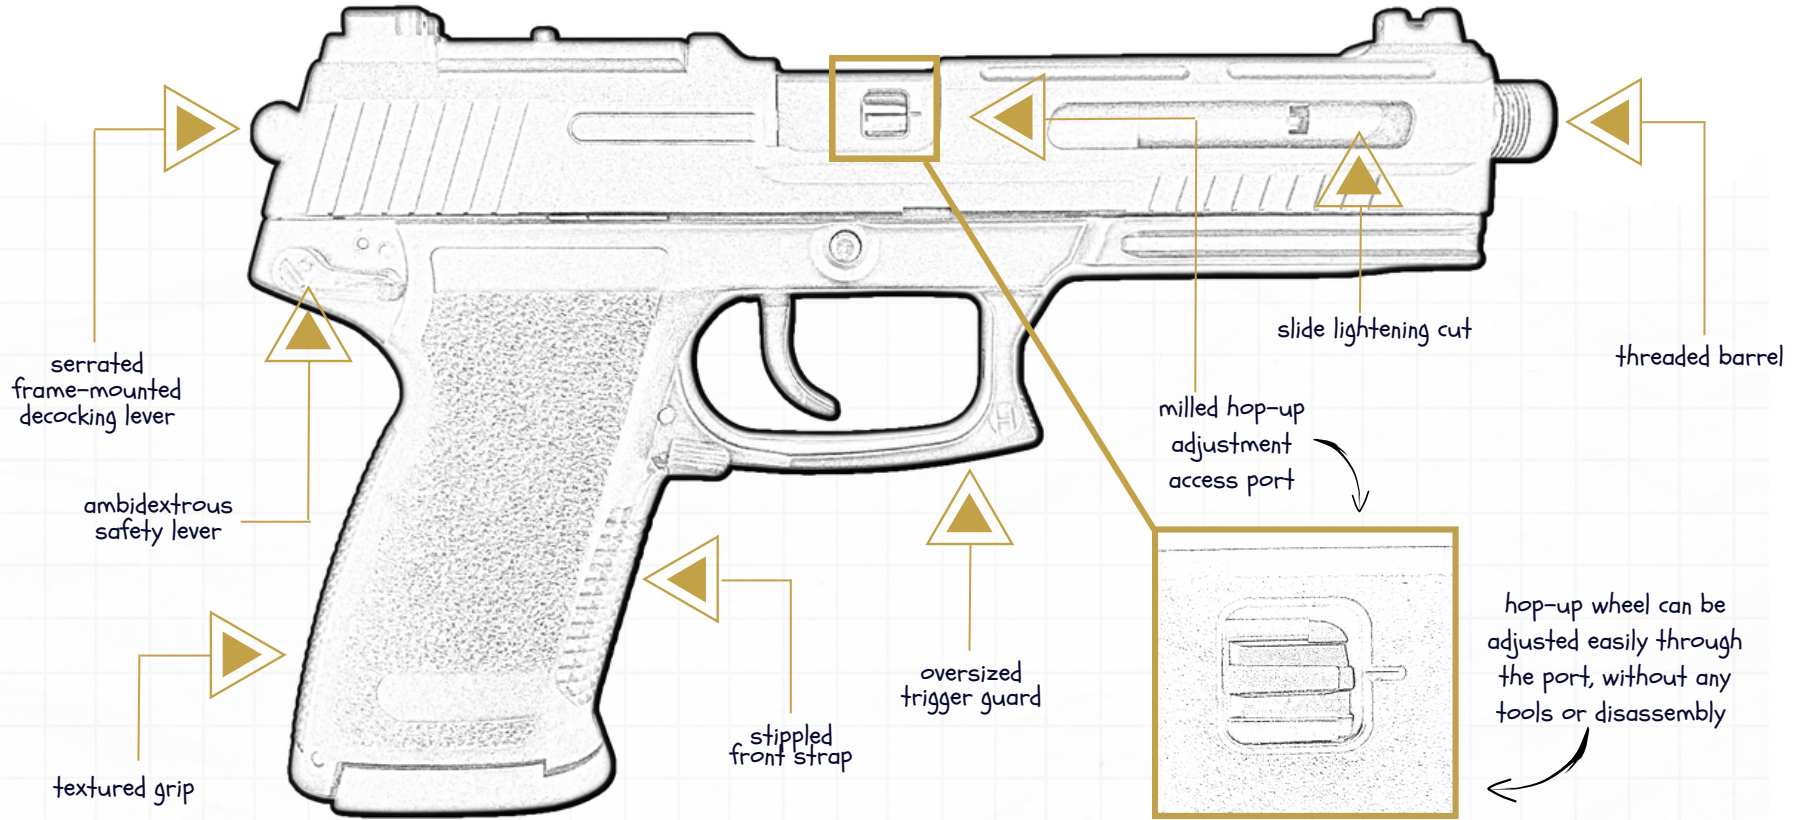

internal system--a Maple Leaf hop-up chamber set and a 133mm tight Inner barrel. A special slide cut allows for easy hop-up adjustment without having to disassemble anything. The slide is also RMR-ready and the threaded barrel allows for the addition of suppressors and tracer units.