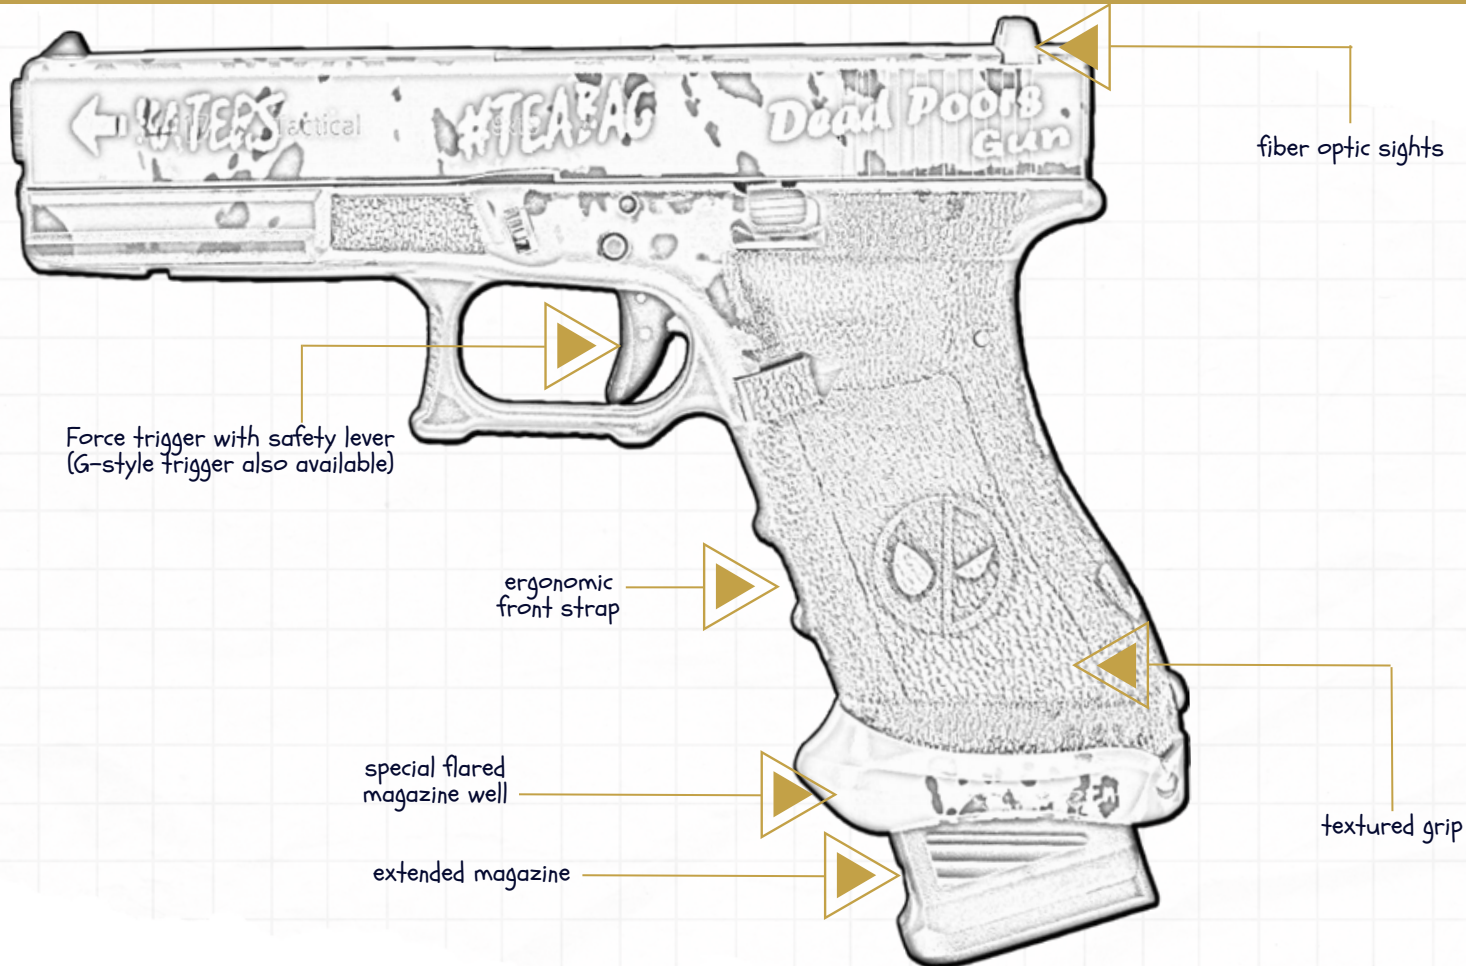

Force trigger with safety lever
(G-style trigger also available)

fiber optic sights

ergonomic
front strap

special flared
magazine well

textured grip

extended magazine