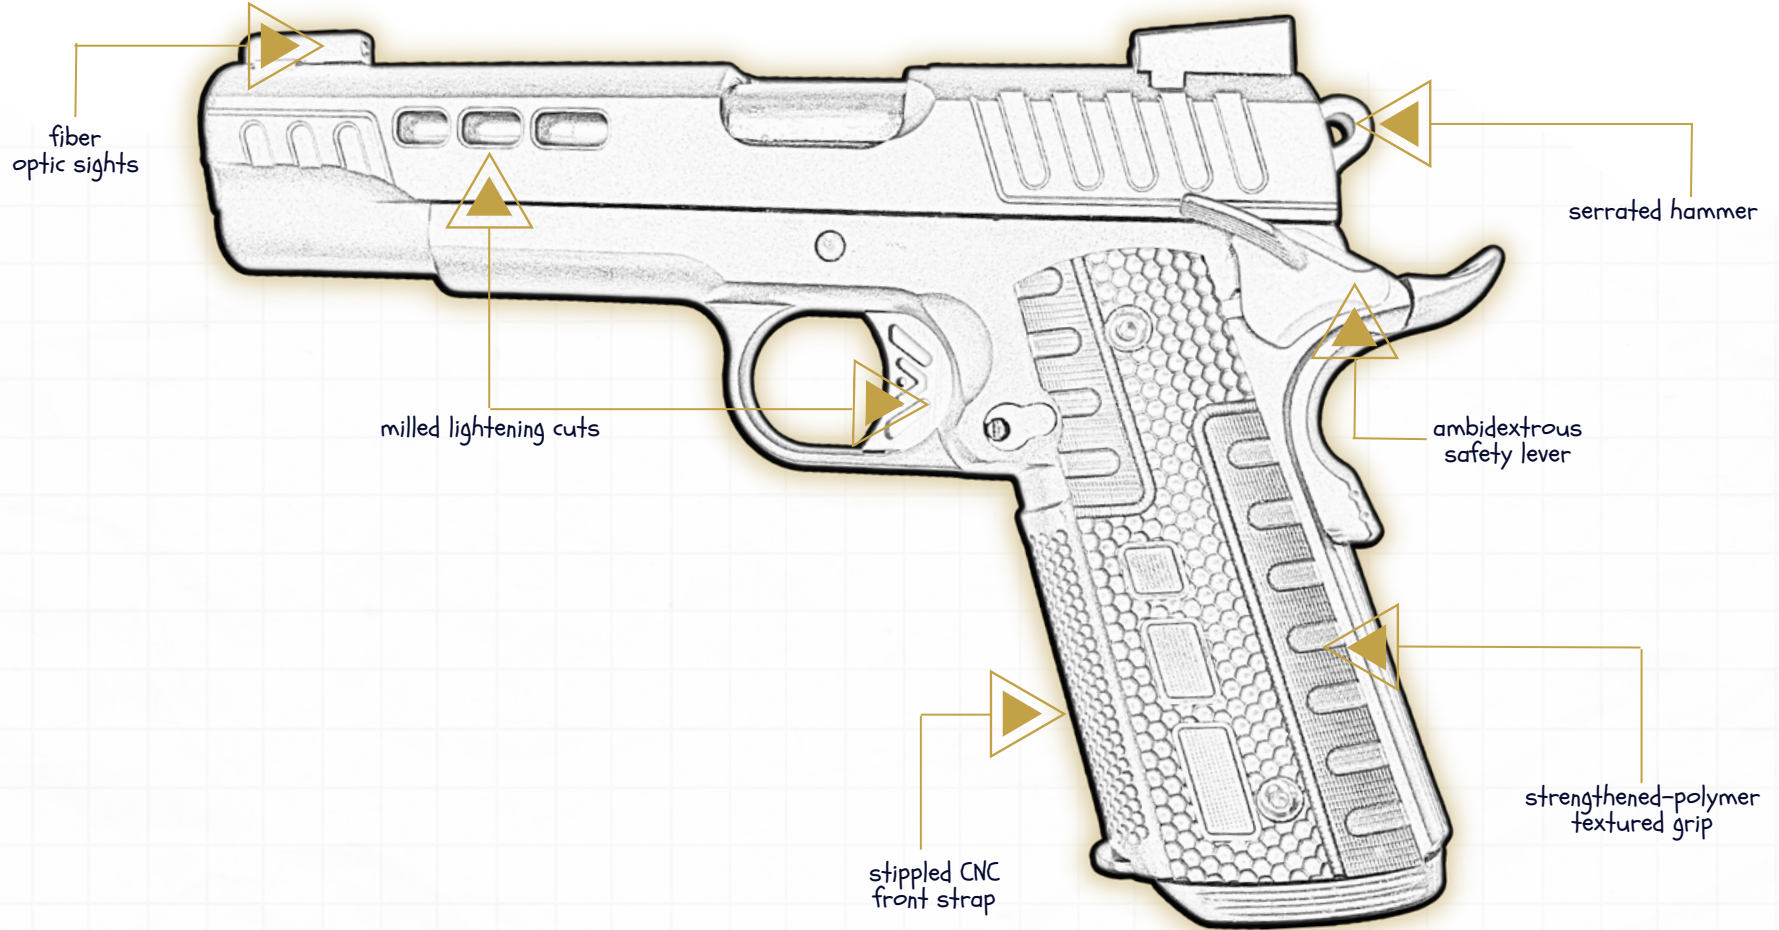

BLOWBACK

HOP-UP

SEMI-AUTO

GREEN GAS

WEIGHT

800G

LENGTH

BARREL
127MM
TOTAL
220MM

MAGAZINE

**15
BBS**

MADE IN

TAIWAN